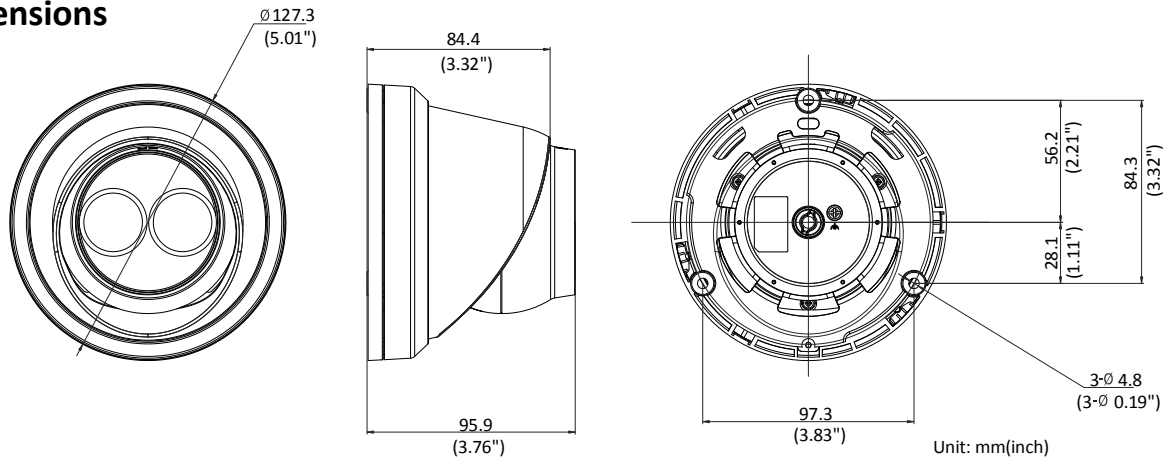

Dimensions

Accessories

Distributed by

HIKVISION®

Headquarters

No.555 Qianmo Road, Binjiang District,
Hangzhou 310051, China
T +86-571-8807-5998
overseasbusiness@hikvision.com

Hikvision USA
T +1-909-895-0400
sales.usa@hikvision.com

Hikvision Australia
T +61-2-8599-4233
salesau@hikvision.com

Hikvision India
T +91-22-28469900
sales@pramahikvision.com

Hikvision Canada
T +1-866-200-6690
sales.canada@hikvision.com

Hikvision Thailand
T +662-275-9949
sales.thailand@hikvision.com

Hikvision Europe
T +31-23-5542770
sales.eu@hikvision.com

Hikvision Italy
T +39-0438-6902
info.it@hikvision.com

Hikvision Brazil
T +55 11 3318-0050
Latam.support@hikvision.com

Hikvision Turkey
T +90 (216)521 7070- 7074
sales.tr@hikvision.com

Hikvision Malaysia
T +601-7652-2413
sales.my@hikvision.com

Hikvision UK & Ireland
T +01628-902140
sales.uk@hikvision.com

Hikvision South Africa
Tel: +27 (10) 0351172
sale.africa@hikvision.com

Hikvision France
T +33(0)1-85-330-450
info.fr@hikvision.com

Hikvision Kazakhstan
T +7-727-9730667
nikia.panfilov@hikvision.ru

Hikvision Vietnam
T +84-974270888
sales.vt@hikvision.com

Hikvision UAE
T +971-4-4432090
salesme@hikvision.com

Hikvision Singapore
T +65-6684-4718
sg@hikvision.com

Hikvision Spain
T +34-91-737-16-55
info.es@hikvision.com

Hikvision Tashkent
T +99-87-1238-9438
uzb@hikvision.ru

Hikvision Hong Kong
T +852-2151-1761
info.hk@hikvision.com

Hikvision Russia
T +7-495-669-67-99
sateru@hikvision.com

Hikvision Korea
T +82-(0)31-731-8817
sales.korea@hikvision.com

Hikvision Poland
T +48-22-460-01-50
info.pl@hikvision.com

Hikvision Indonesia
T +62-21-2933759
Sales.Indonesia@hikvision.com

Hikvision Colombia
sales.colombia@hikvision.com